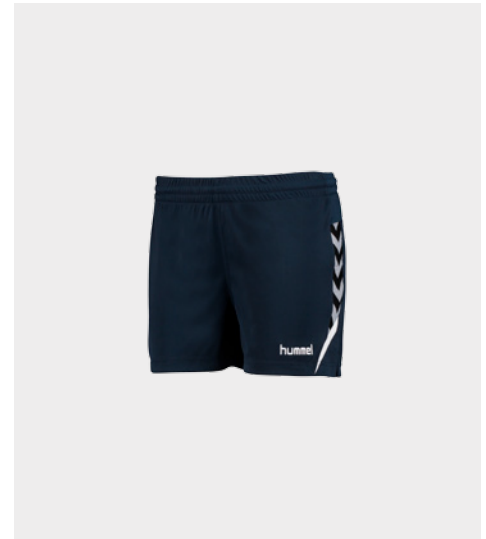

#hummelsport
hummel.net

Priser oppgitt
er fratrukket
medlemsrabatt

KLUBBTILBUD

BØNES IL

hummel®

**AUTHENTIC CHARGE
JERSEY**

103677 116/128 140/152 164/176
003677 S M L XL XXL XXXL
Color 7364: Total Eclipse

256,-
280,-

**AUTHENTIC CHARGE
WOMEN'S JERSEY**

003678 XS S M L XL XXL
Color 7364: Total Eclipse

280,-

**AUTHENTIC CHARGE
LS JERSEY**

104616 116/128 140/152 164/176
004616 S M L XL XXL XXXL
Color 7364: Total Eclipse

296,-
320,-

**AUTHENTIC CHARGE
SHORTS**

111334 116/128 140/152 164/176
011334 S M L XL XXL XXXL
Color 7364: Total Eclipse

216,-
240,-

**AUTHENTIC CHARGE
WOMEN'S SHORTS**

011335 XS S M L XL XXL
Color 7364: Total Eclipse